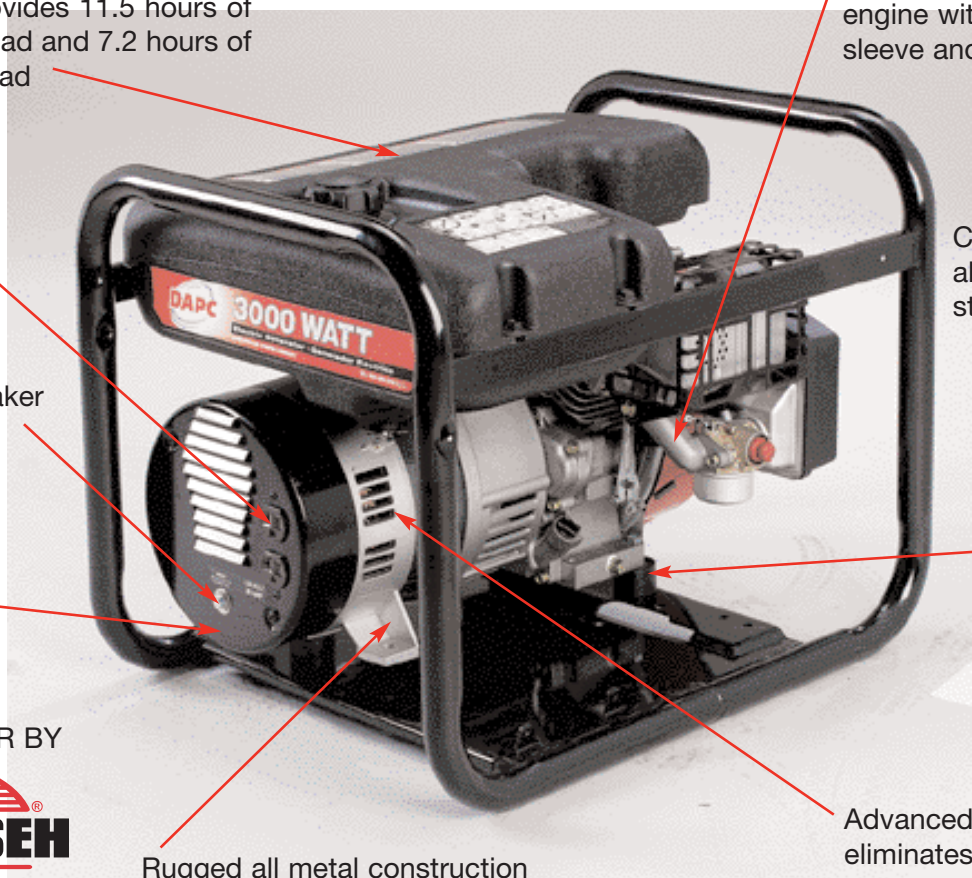

Electric Generator

3000 Watts

3000 continuous watts, 3750 surge watts

4 gallon tank provides 11.5 hours of run time at 1/2 load and 7.2 hours of run time at full load

6 HP Tecumseh Enduro OHV engine with cast-iron cylinder sleeve and low oil protection

Outlets:
120V duplex

Compression release allows for easy recoil start

Full circuit breaker protection

Ball bearings for long life

Rubber isolators reduce vibration

Advanced alternator design eliminates brush replacement

Rugged all metal construction

ENGINE POWER BY

Receptacles	NEMA #	Circuit Breaker Protection
120V Duplex	5-20R	25A

Shipping Weight (lbs.)	Carton Dimensions (in.)	UPC
107	25.25x18.5x20.25	732422008134

Generator Portability Kit sold separately